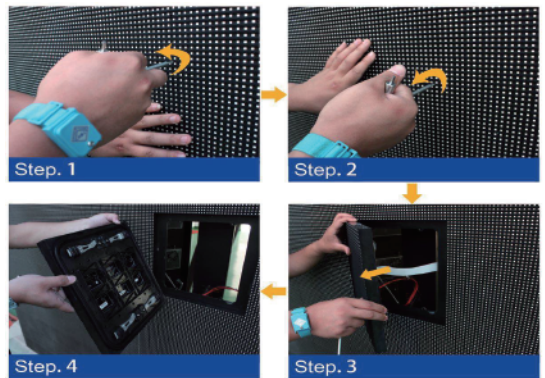

Multifunctional Module Buckle

- › Special multifunctional module buckle designed for adjusting gaps between module and cabinet to ensure the smoothness and alignment

Outdoor Rated

- › IP65 rating
- › Brightness adjustable for day and night
- › Durable LED for 7/24 work mode

Energy-Saving Technology

- › Cutting edge "cold display" technology
- › 60% power lower than normal
- › 50% temperature less than normal

Fast Installation and Easy Maintenance

- › Fast lock system guarantees a quick and easy installation
- › Mechanical Front access